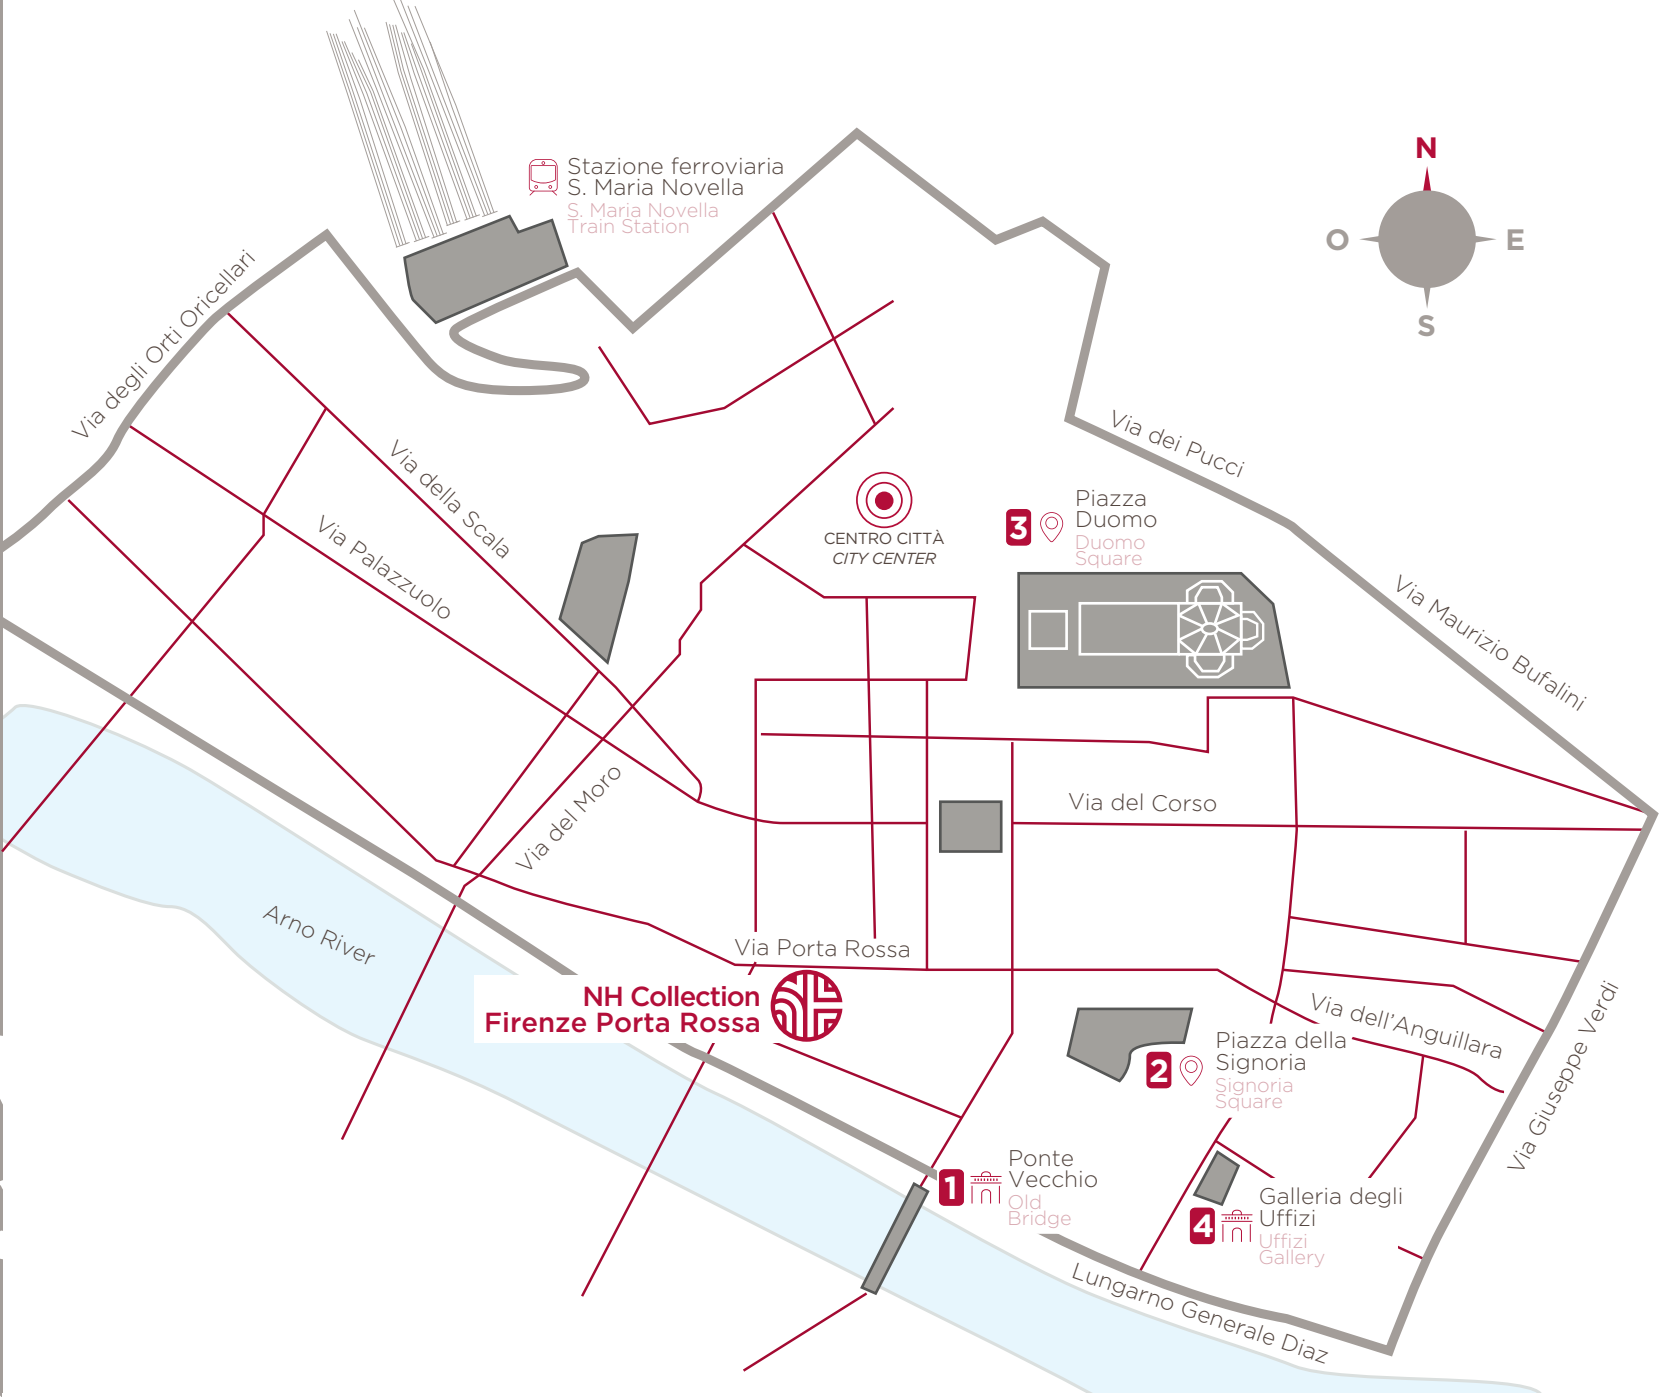

NH Collection Porta Rossa is hosted in an historical building dating back to the 13th century, with its evocative Monalda Tower, is decorated with fine glass windows and 19th century frescoes, brilliantly restored after the 2010 renovation.

PIAZZA DELLA SIGNORIA
SIGNORIA SQUARE

CATTEDRALE DI SANTA MARIA DEL FIORE - PIAZZA DUOMO
FLORENCE CATHEDRAL - DUOMO SQUARE

- 1 Ponte Vecchio - 300 m
- 2 Piazza della Signoria - 450 m
- 3 Piazza Duomo - 500 m
- 4 Galleria degli Uffizi - 500 m